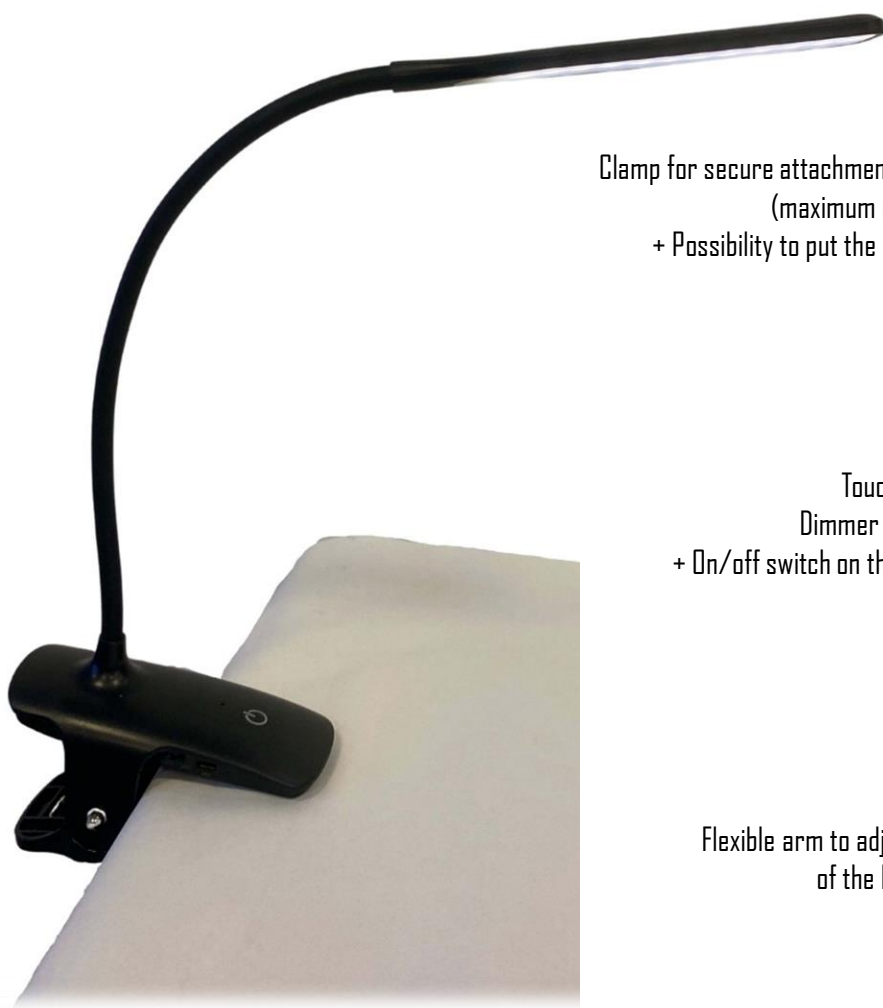

LEDCLIP

LED lamp with clip fixing, wireless and transportable, install it wherever you want!

Wireless autonomous lamp: 10 hours of autonomy
Rechargeable via USB port (cable supplied)

Clamp for secure attachment to any support
(maximum opening: 7.5 cm)
+ Possibility to put the lamp on its base

Touch Control button
Dimmer switch (3 levels)
+ On/off switch on the battery clamp.

Flexible arm to adjust the direction
of the light as you wish.

Excellent light diffusion thanks to the integrated 2.8W long-life LED panel (25000h) which provides high quality lighting and low energy consumption.

Ergonomic and practical thanks to its 100% flexible arm that can be rotated 360°, with a dimmer for personalized lighting.

Wireless, mobile and autonomous 10H LED lamp with integrated battery, rechargeable via USB cable.

LED lamp with clip fixing , wireless and transportable, install it wherever you want!

PRODUCT FEATURES

| | |
|------------------------------|--|
| Reference | LEDCLIP N |
| EAN | 3129710017737 |
| Materials | ABS / metal / silicone (Soft touch) |
| Colors | Black |
| Light source | LED |
| Product dimensions | Head : 15 x 3 cm |
| | Arm : 26 cm |
| | Base : 12 x 6 cm |
| | Clamp maximum opening: 7.5 cm |
| | Weight : 170 g |
| Power source | Rechargeable via USB port (cable supplied) 10 hours of autonomy |
| Bulb type | LED panel 2,8 W (25 000 H) |
| LED panel lifetime | 25000 hours / 30 years |
| Electrical power/watts | 2,8 W |
| Light power | 120 - 150 Lumens (lm) / 6000 Kelvin (K) |
| Colour rendering index (CRI) | > 80 Ra |
| Energy class | G |
| Standard | EC |
| Environmental impact | 90% recyclable |
| Guarantee | 3 years |
| Origin | French design and development - Manufacturing in PRC |