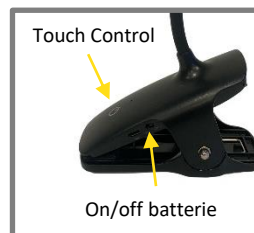

LEDCLIP

LED lamp with clip fixing, wireless and transportable, install it wherever you want!

Wireless autonomous lamp: 10 hours of autonomy
Rechargeable via USB port (cable supplied)

Clamp for secure attachment to any support
(maximum opening: 7.5 cm)
+ Possibility to put the lamp on its base

Touch Control button
Dimmer switch (3 levels)
+ On/off switch on the battery clamp.

Flexible arm to adjust the direction
of the light as you wish.

Excellent light diffusion thanks to the integrated 2.8W long-life LED panel (25000h) which provides high quality lighting and low energy consumption.

Ergonomic and practical thanks to its 100% flexible arm that can be rotated 360°, with a dimmer for personalized lighting.

Wireless, mobile and autonomous 10H LED lamp with integrated battery, rechargeable via USB cable.

LED lamp with clip fixing , wireless and transportable, install it wherever you want!

PRODUCT FEATURES

| | |
|------------------------------|--|
| Reference | LEDCLIP N |
| EAN | 3129710017737 |
| Materials | ABS / metal / silicone (Soft touch) |
| Colors | Black |
| Light source | LED |
| Product dimensions | Head : 15 x 3 cm |
| | Arm : 26 cm |
| | Base : 12 x 6 cm |
| | Clamp maximum opening: 7.5 cm |
| | Weight : 170 g |
| Power source | Rechargeable via USB port (cable supplied) 10 hours of autonomy |
| Bulb type | LED panel 2,8 W (25 000 H) |
| LED panel lifetime | 25000 hours / 30 years |
| Electrical power/watts | 2,8 W |
| Light power | 120 - 150 Lumens (lm) / 6000 Kelvin (K) |
| Colour rendering index (CRI) | > 80 Ra |
| Energy class | G |
| Standard | EC |
| Environmental impact | 90% recyclable |
| Guarantee | 3 years |
| Origin | French design and development - Manufacturing in PRC |