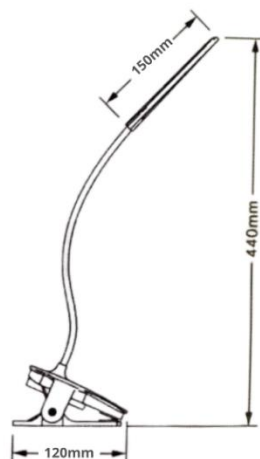

LED lamp with clip fixing , wireless and transportable, install it wherever you want!

PRODUCT FEATURES

| | |
|------------------------------|--|
| Reference | LEDCLIP N |
| EAN | 3129710017737 |
| Materials | ABS / metal / silicone (Soft touch) |
| Colors | Black |
| Light source | LED |
| Product dimensions | Head : 15 x 3 cm |
| | Arm : 26 cm |
| | Base : 12 x 6 cm |
| | Clamp maximum opening: 7.5 cm |
| | Weight : 170 g |
| Power source | Rechargeable via USB port (cable supplied) 10 hours of autonomy |
| Bulb type | LED panel 2,8 W (25 000 H) |
| LED panel lifetime | 25000 hours / 30 years |
| Electrical power/watts | 2,8 W |
| Light power | 120 - 150 Lumens (lm) / 6000 Kelvin (K) |
| Colour rendering index (CRI) | > 80 Ra |
| Energy class | G |
| Standard | EC |
| Environmental impact | 90% recyclable |
| Guarantee | 3 years |
| Origin | French design and development - Manufacturing in PRC |

PACKAGING DIMENSIONS

| | |
|----------------------------|--|
| * sales unit (x1SU) carton | Dim. : L.14,5 cm x W.11,5 cm x H.10,5 cm |
| | Weight : N/A Kg |
| * box master (x1SU) | Dim. : L.14,5 cm x W.11,5 cm x H.10,5 cm |
| | Weight : N/A Kg |
| Environmental impact | 100% recyclable |