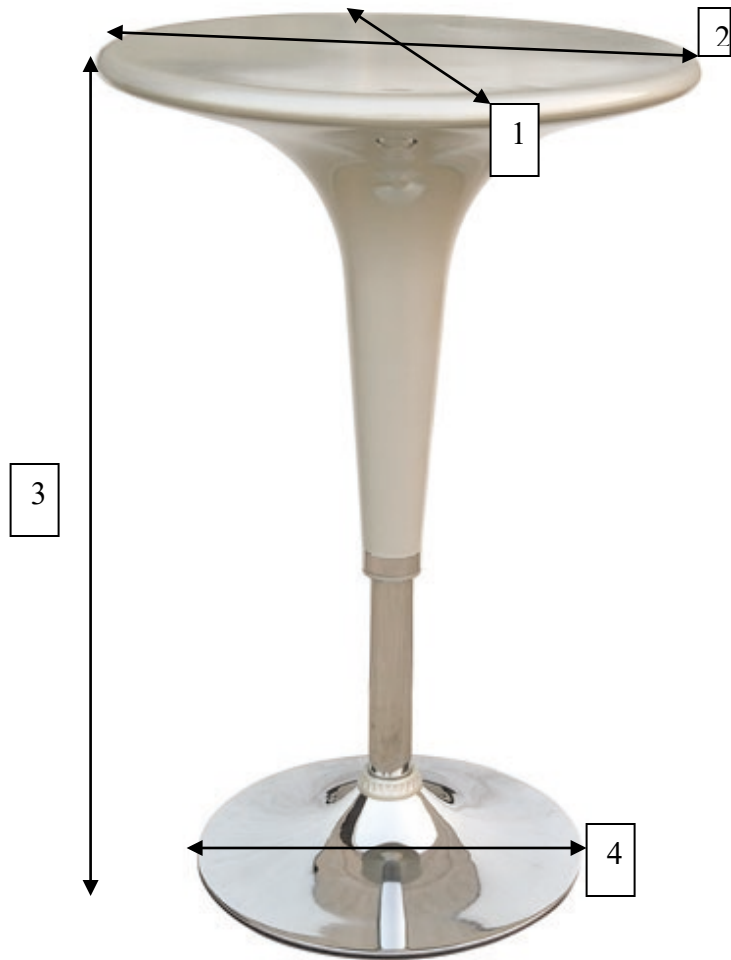

Detail: HC-170

Dimensions:

1 = 600mm

2 = 600mm

3 = 690-930mm

4 = 450mm

Abs tabletop , chromed base and pole ,adjustable gas lift .
Many colors are available.

Detail: HC-170

Product Data:

Outer Box quantity	2PCS
Product Gross Weight	20KGS
Product Net Weight	18 KGS
CBM	0.1811
PACKAGE	Foam package in white carton
Box Dimensions	77*73.5*64
40ft HQ Container Qty	370PCS