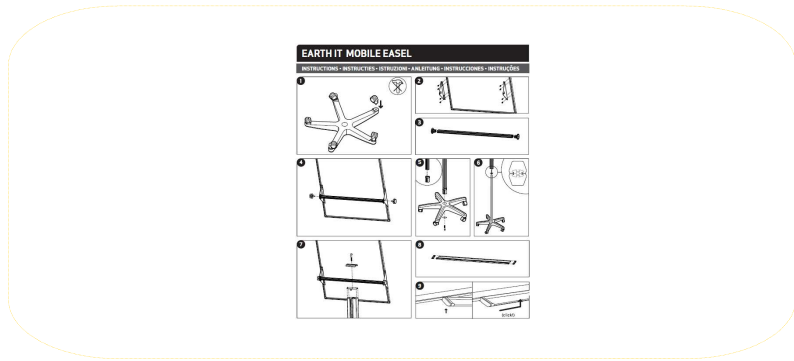

TECHNICAL DETAILS

COMPOSITION:

- Recycled aluminium structure and frame
- Wooden based core with lacquered steel or melamine on chipboard
- 2 year warranty

ASSEMBLY OVERVIEW:

CERTIFICATION AND LEGISLATION:

Cradle to cradle certification