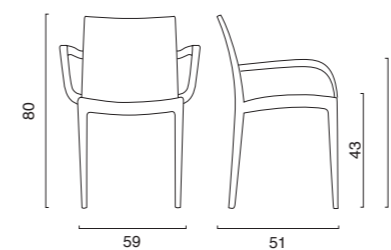

Firenze

Poltrona polipropilene
Polypropylene armchair

COLORI | COLORS

POLTRONA FIRENZE POLIPROPILENE POLYPROPYLENE ARMCHAIR FIRENZE

COLORI COLORS	CODICE ITEM CODE	COD. EAN EAN CODE	COLORI COLORS	CODICE ITEM CODE	COD. EAN EAN CODE
 BIANCO WHITE	S6637B	8.005.465.970.532	 AZZURRO CIELO BLUE SKY	S6637AC	8.005.465.971.959
 ANTRACITE ANTHRACITE	S6637Y	8.005.465.970.549	 BLU PETROLIO PETROL BLUE	S6637BP	8.005.465.971.966
 MOKA MOKA	S6637MK	8.005.465.970.556	 BLU TEMPESTA STORM BLUE	S6637BT	8.005.465.971.973
 JUTA JUTE	S6637J	8.005.465.970.563	 VERDE SALVIA SAGE GREEN	S6637VS	8.005.465.971.942
 GRIGIO PERLA PEARL GREY	S6637GP	8.005.465.970.570			

DIMENSIONI | DIMENSIONS (cm)

IMPILABILE | STACKABLE

LOGISTICA | LOGISTIC

		PESO WEIGHT (kg)
PZ. PALLET PCS. PALLET	24	4,1
MISURE PALLET PALLET DIM. (cm)	100 x 60 x 234 h	
PZ. BILICO PCS. TRUCK	1.392	
PZ. 40' CTR PCS. 40' CTN	1.104	