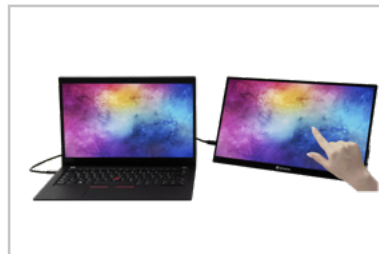

Lifestyle 1